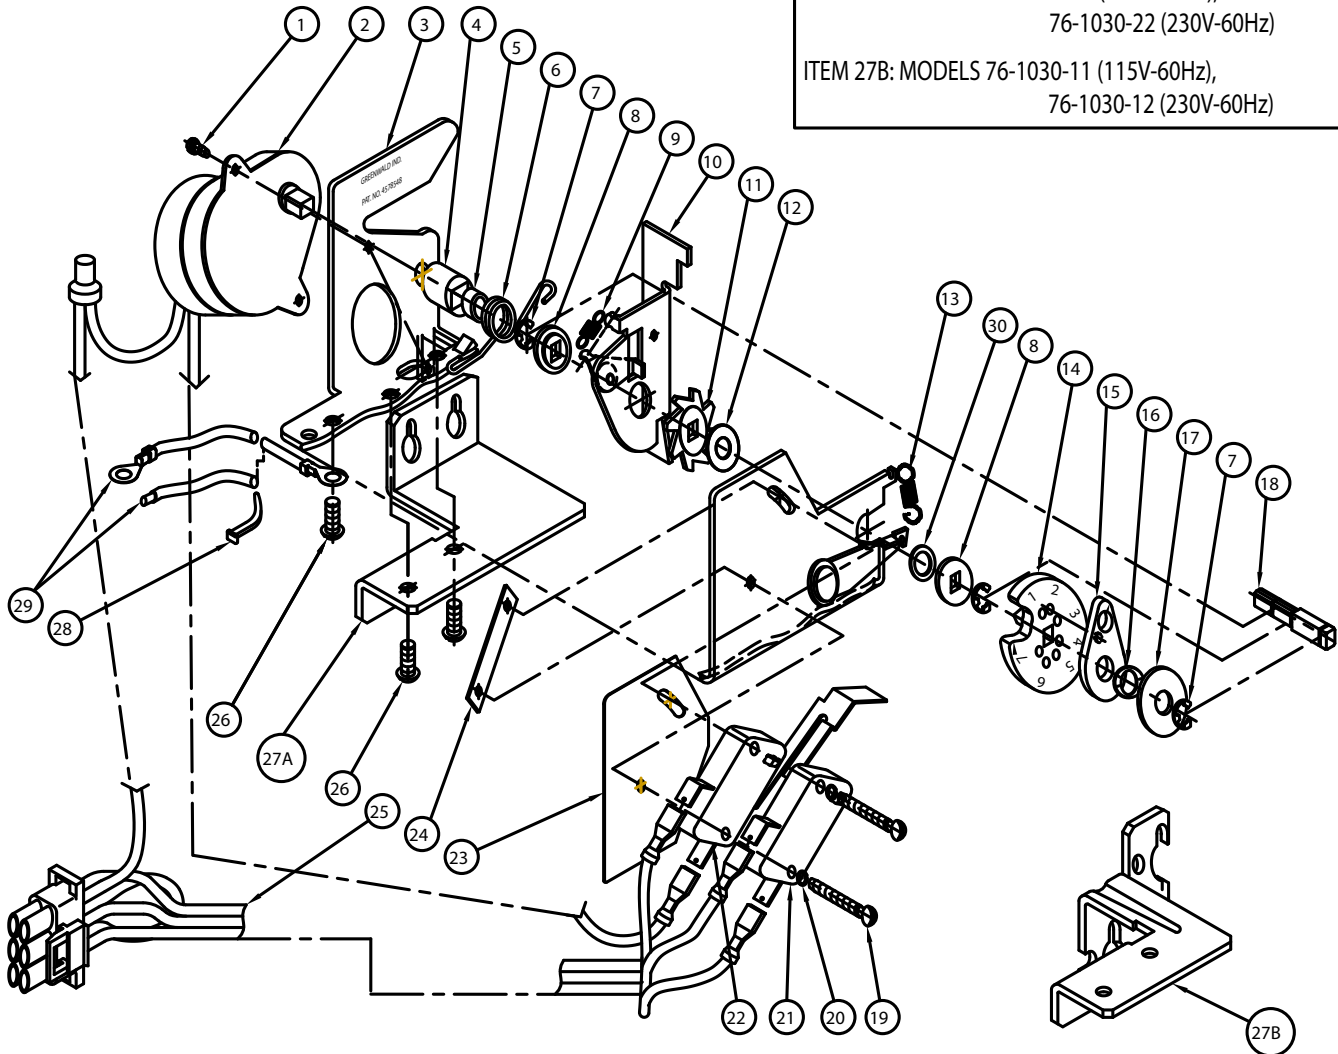

7600 Series Start Mechanism Exploded View / Parts List

PARTS LIST FOR SERIES 7682 "QUICK-CHANGE" START MECHANISM

ITEM 27A: MODELS 76-1030-21 (115V-60Hz),
76-1030-22 (230V-60Hz)

ITEM 27B: MODELS 76-1030-11 (115V-60Hz),
76-1030-12 (230V-60Hz)

ITEM	REQ'D	PART NO.	DESCRIPTION
1	2	00-7185	#4-40 SELF-TAPPING SC.
2	1	76-6009-*	TIMER MOTOR ASS'Y
3	1	76-1037	SWITCH & BRACKET SUB-ASSY
4	1	76-5014	DRIVE SLEEVE
5	1	76-2033	SLEEVE
6	1	00-8149	TORSION SPRING
7	3	00-7070	RETAINING RING
8	2	76-5013	DRIVE BUSHING
9	1	00-8003	SPRING
10	1	76-1036	RATCHET ARM & PAWL ASSY
11	1	76-5017	RATCHET WHEEL
12	1	76-2003	WASHER
13	1	59-204	SPRING
14	1	76-5012	CAM
15	1	76-5010	ADJUSTER TAB
16	1	00-7055	SPRING WASHER
17	1	00-7047	WASHER

ITEM	REQ'D	PART NO.	DESCRIPTION
18	1	76-2026	DRIVE SHAFT
19	2	00-7458	#4-40x1 3/16 PAN HD SC.
20	2	00-7097	#4 SPLIT LOCKWASHER
21	1	00-6189	SNAP SWITCH
22	1	00-6190	SNAP SW. & LEVER ARM ASSY
23	1	76-5009	SWITCH INSULATOR
24	1	76-2035	NUT PLATE
25	1	76-6000	WIRE HARNESS ASSY
26	2	02-0810-00	#8-32x5/16 SEMS SCREW
27A	1	76-2059	MOUNTING BRACKET
27B	1	76-2027	MOUNTING BRACKET
28	1	59-0314	CABLE TIE
29	1	58-172-*	GROUND WIRE
30	1	00-7558	WASHER