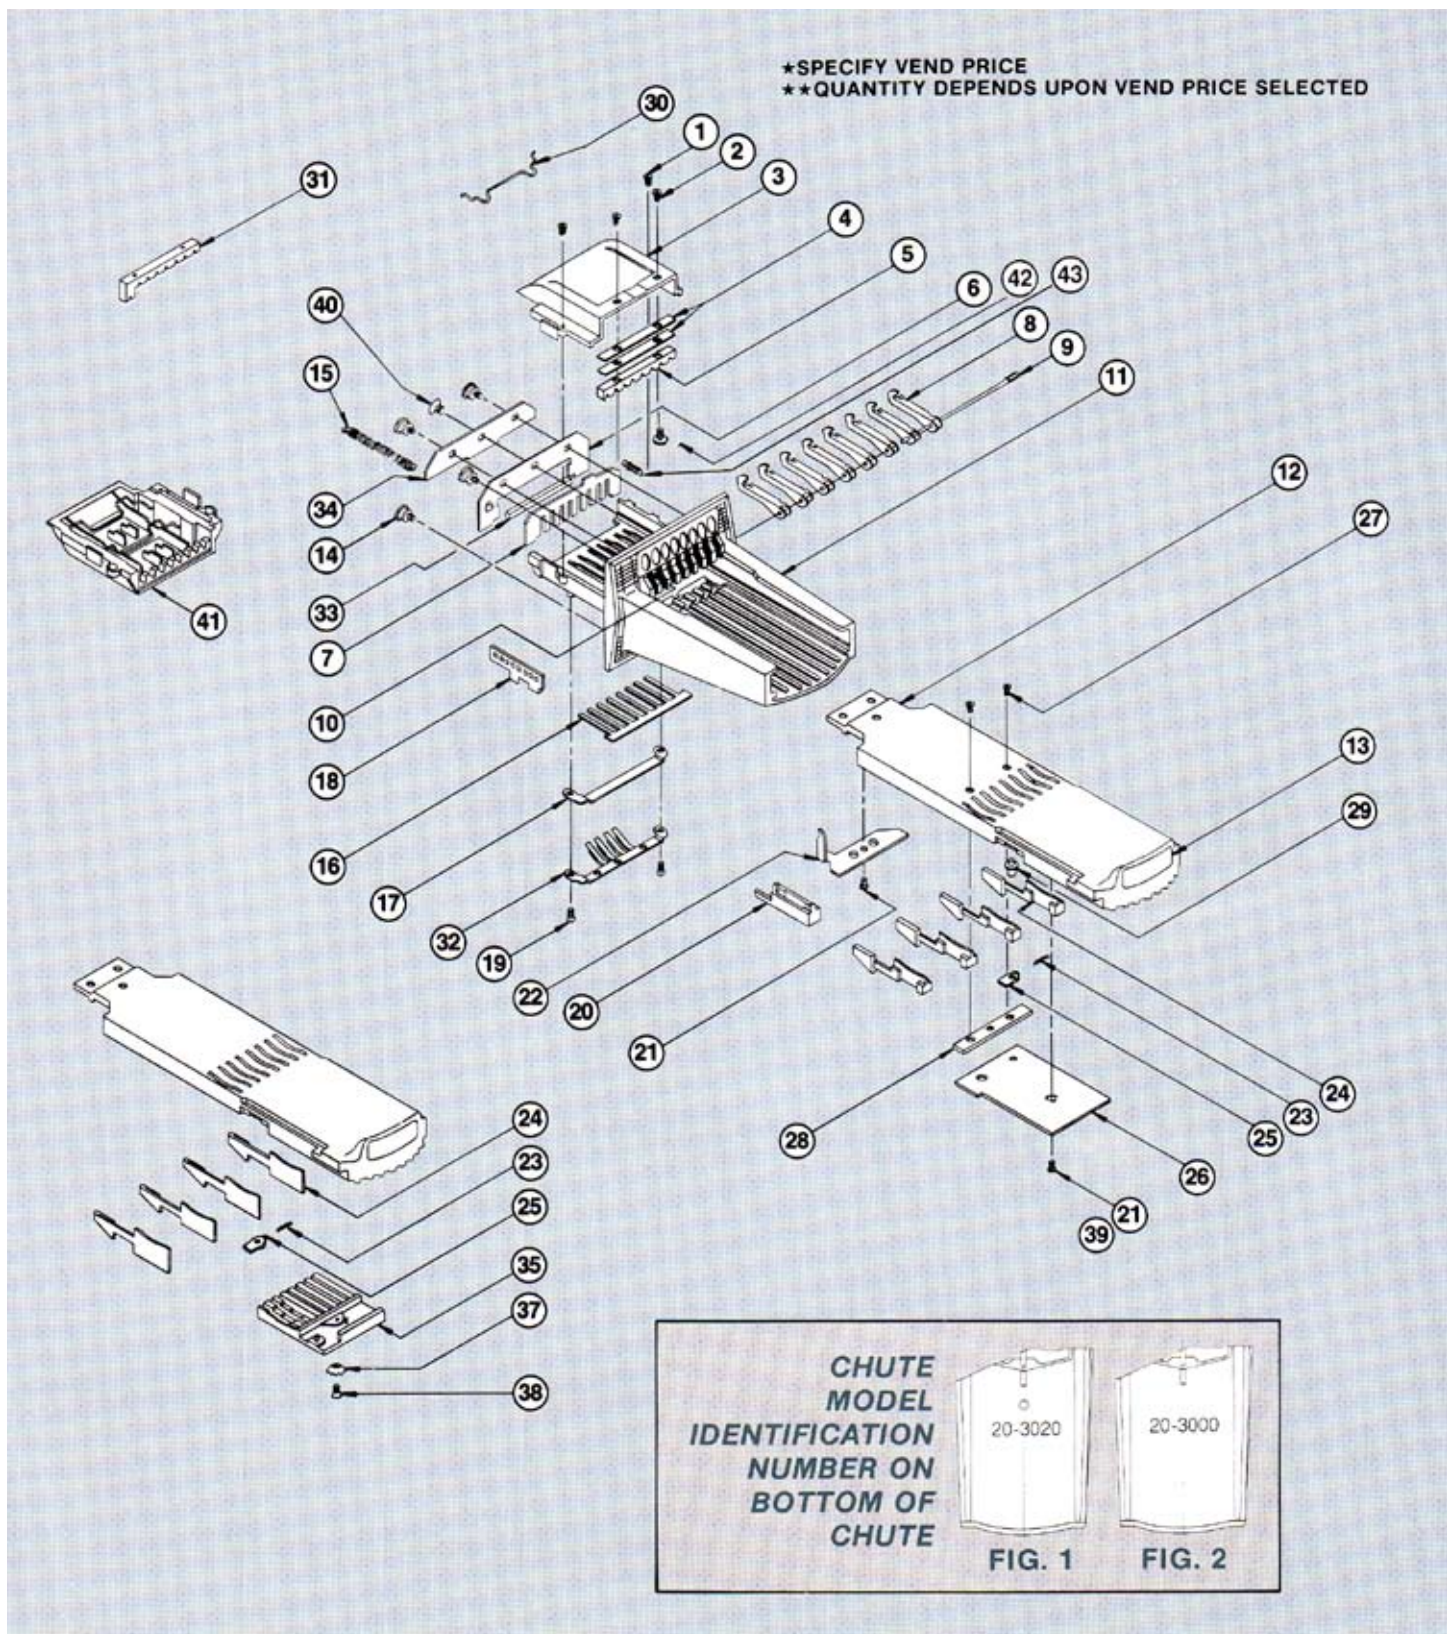

V8 Coin Chute/Slide Diagram

GREENWALD INDUSTRIES

212 Middlesex Avenue | Chester, CT 06412 USA | Tel: (860) 526-0800 | Fax: (860) 526-4205

Toll-Free Tel: 1-800-221-0982 | Toll-Free Fax: 1-800-445-1340

www.greenwaldindustries.com

United States & Canada Customer Service & Technical Assistance:

Monday–Friday, 8am to 5pm EST.

Contents, specifications and availability are subject to revisions serving the technical improvement.
Not responsible for any typographical errors.