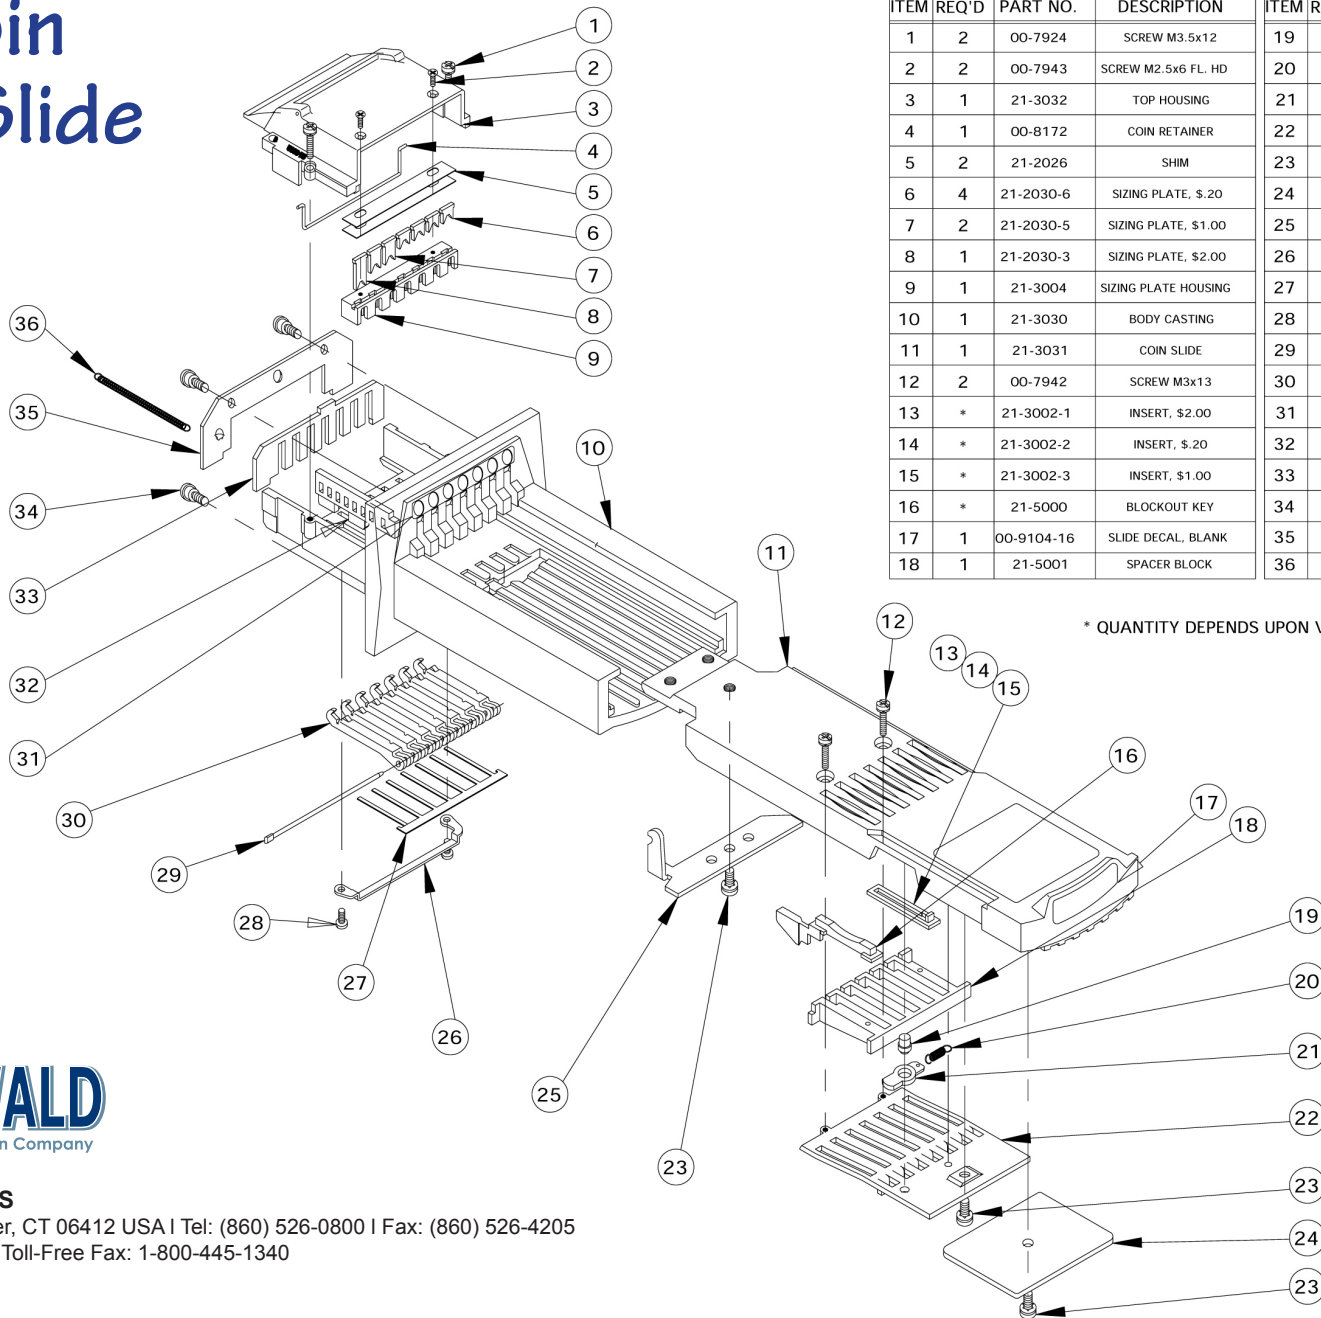

V7 Coin Chute/Slide

ITEM	REQ'D	PART NO.	DESCRIPTION	ITEM	REQ'D	PART NO.	DESCRIPTION
1	2	00-7924	SCREW M3.5x12	19	1	20-4005	RATCHET DOG POST
2	2	00-7943	SCREW M2.5x6 FL. HD	20	1	00-8123	RATCHET DOG SPRING
3	1	21-3032	TOP HOUSING	21	1	20-2041	SLIDE RATCHET DOG
4	1	00-8172	COIN RETAINER	22	1	21-2021	BUFFER PLATE
5	2	21-2026	SHIM	23	3	00-7923	SCREW M3.5x7
6	4	21-2030-6	SIZING PLATE, \$.20	24	1	21-2024	COMPARTMENT COVER
7	2	21-2030-5	SIZING PLATE, \$1.00	25	1	20-2039	SLIDE STOP
8	1	21-2030-3	SIZING PLATE, \$2.00	26	1	21-2038	SPRING PROTECTOR
9	1	21-3004	SIZING PLATE HOUSING	27	1	21-2025	SPRING
10	1	21-3030	BODY CASTING	28	2	00-7931	SCREW M3.5x4
11	1	21-3031	COIN SLIDE	29	1	20-4004	DOG SHAFT
12	2	00-7942	SCREW M3x13	30	7	20-2011	SLIDE STOP DOG
13	*	21-3002-1	INSERT, \$2.00	31	1	00-9950-10	CASTING DECAL, BLANK
14	*	21-3002-2	INSERT, \$.20	32	1	20-2023	RACK
15	*	21-3002-3	INSERT, \$1.00	33	1	21-2022	GATE
16	*	21-5000	BLOCKOUT KEY	34	4	00-7483	LOCATING SCREW
17	1	00-9104-16	SLIDE DECAL, BLANK	35	1	21-2027	GATE COVER
18	1	21-5001	SPACER BLOCK	36	1	00-8148	SLIDE RETURN SPRING