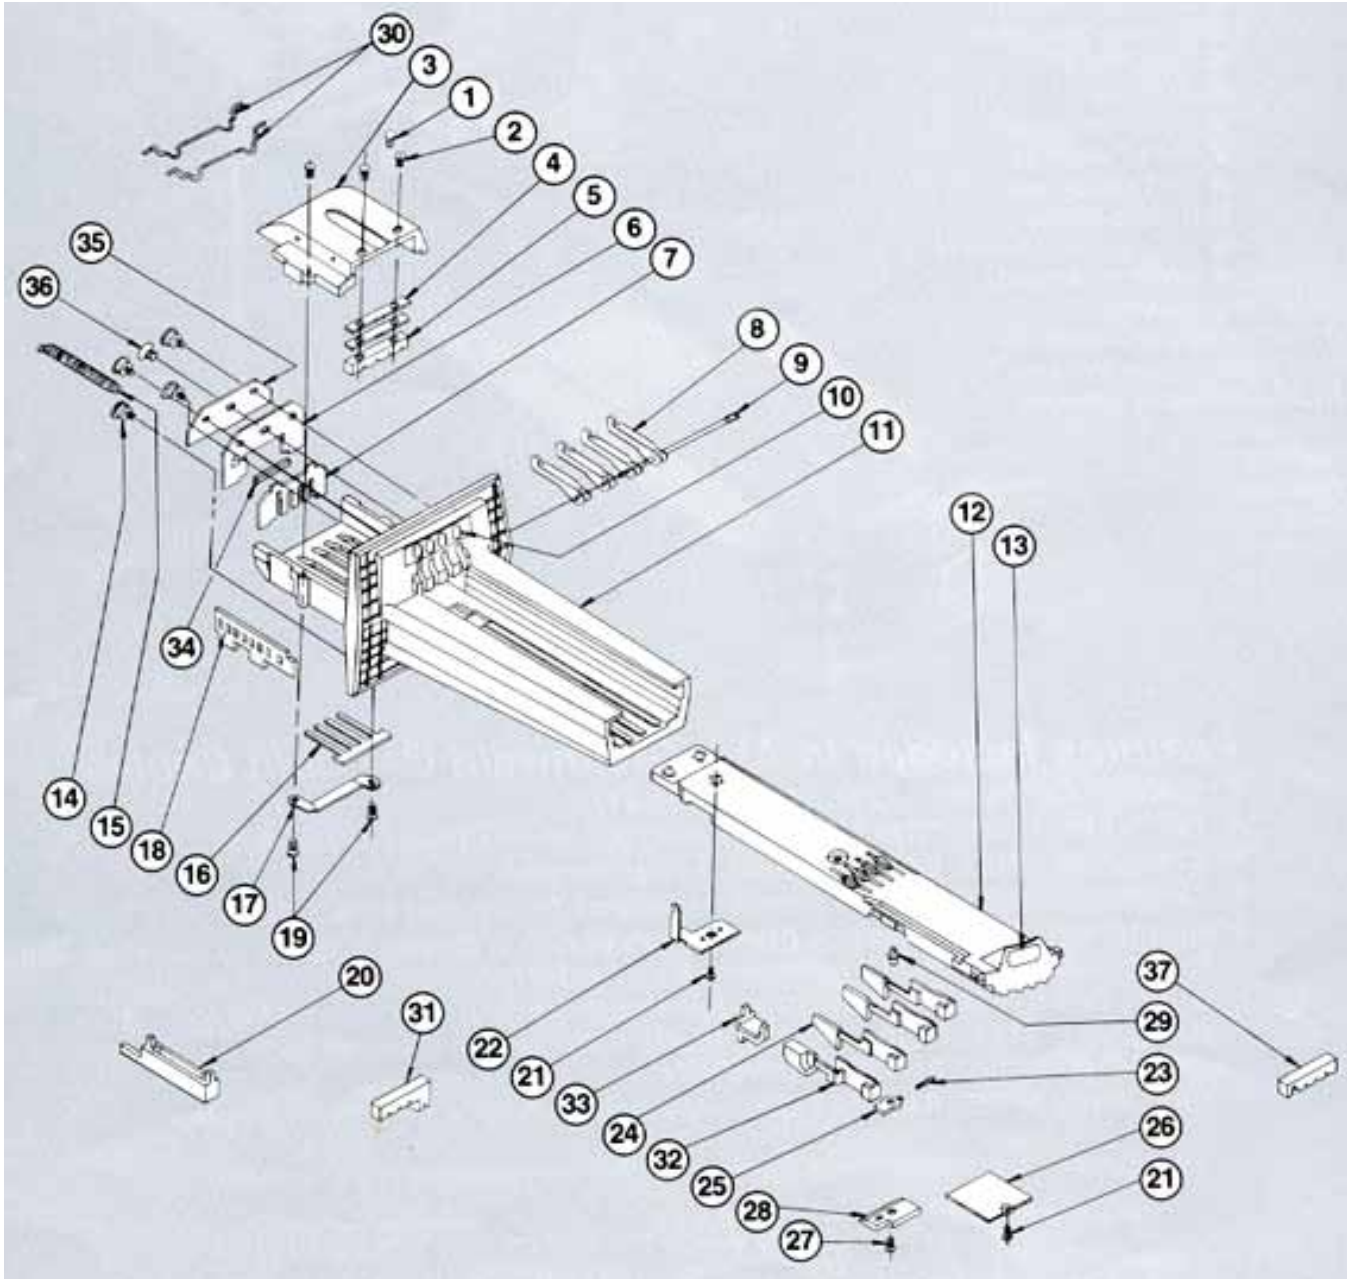

# G4 Coin Chute/Slide

Item	Description	# Required	Part Number
1	SCREW (METRIC)	2	00-7924
2	SCREW (METRIC)	2	00-7938
3	TOP HOUSING	1	29-3006
4	SHIM	2	29-2008
5	COIN SIZING BLOCK	1	29-3000
6	GATE COVER	1	29-2002
7	GATE	1	29-2001
8	SLIDE STOP DOG	4	20-2011
9	DOG SHAFT	1	29-4000
10	DECAL, CASTING	1	00-9940
11	BODY CASTING	1	29-3002
12	COIN SLIDE	1	29-3003
13	DECAL, SLIDE	1	00-9945
14	CHUTE LOCATING SCREW	4	00-7483
15	SLIDE RETURN SPRING	1	00-8148
16	4 FINGER SPRING	1	29-2006
17	SPRING PROTECTOR	1	29-2007
18	RACK	1	20-2023
19	SCREW (METRIC)	2	00-7931
20	10¢ INSERT	varies	20-3023
21	SCREW (METRIC)	2	00-7923
22	SLIDE STOP	1	29-2003
23	RATCHET DOG SPRING	1	00-8170
24	BLOCKOUT KEY	varies	20-5002
25	RATCHET DOG	1	20-2041
26	STORAGE COVER	1	29-2004
27	SCREW (METRIC)	2	00-7935
28	BUFFER	1	29-2005
29	RATCHET DOG POST	1	20-4005
30	COIN RETAINER	optional	00-8171
31	COIN SIZING BLOCK (3x25¢ & 10¢)	varies	29-3004
32	\$1.00 BLOCKOUT KEY	varies	29-5000
33	25¢ INSERT	1	29-3005
34	MAGNET	optional	00-9258
35	SHIELD	optional	20-2045
36	SCREW	optional	00-7541
37	COIN SIZING BLOCK (\$1.00 & 3x25¢)	varies	29-3008