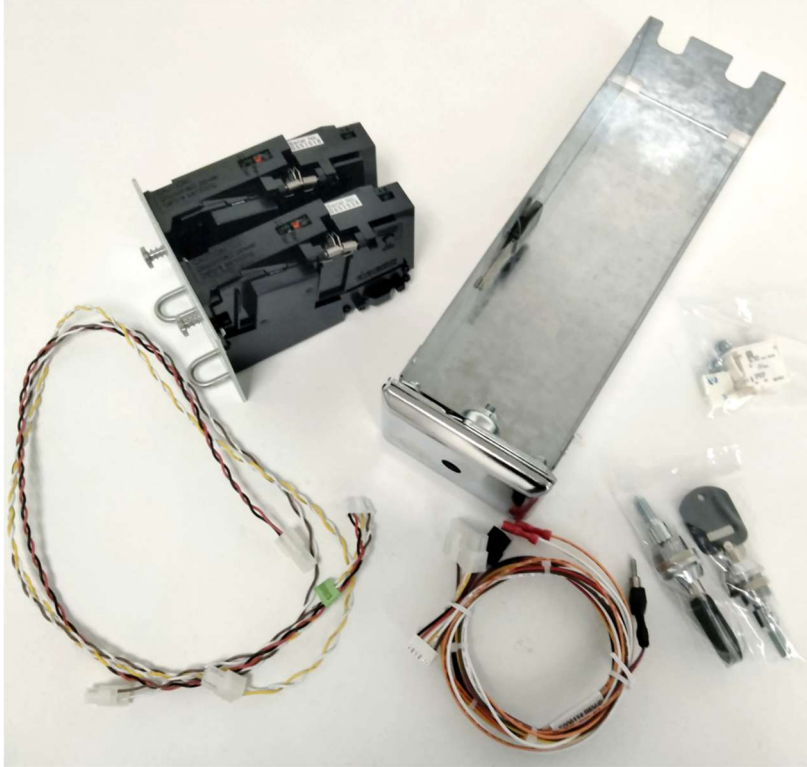

Digicoin electronic coin drop

Coin box not included

All wiring harnesses needed for installation

All hardware needed for installation

Installation instructions

\* XXX indicates coin set. 001 = US coins. 002 = Canadian coins. Other denominations available.

KIT1907-XXX LG Stack dual coin drop

Only available with electronic coin drop

Includes:

Dual DigiCoin coin drop

2 Lock and stud assemblies (coin box not included)

Coin box audit switch

All wiring required for installation

All hardware needed for installation

Installation instructions

\* XXX indicates coin set. 001 = US coins. 002 = Canadian coins. Other denominations available.

KIT1908-XXX LG Stack dual coin drop

Only available with electronic coin drop

Includes:

Dual DigiCoin coin drop

Coin box with 1 key

Coin box audit switch

2 Lock and stud assemblies

All wiring required for installation

All hardware needed for installation

Installation instructions