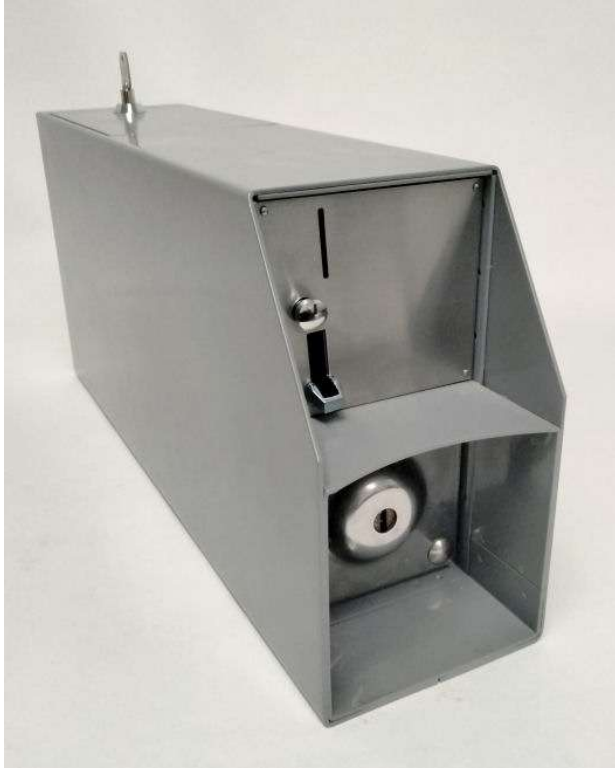

### Greenwald Industries 2026

69-1035 LG Frontload Platinum

69-1043-2 LG Topload Platinum

Includes:

Metercase with service door and lock

Mechanical coin drop for US \$0.25

Coin box with 1 Sentinel key

All wiring harnesses needed for installation

All hardware needed for installation

Installation instructions

69-1038-XXX\* LG Frontload Platinum

Includes:

Metercase with service door and lock

Digicoin electronic coin drop

Coin box with 1 Sentinel key

All wiring harnesses needed for installation

Includes:

Metercase with service door and lock

Mechanical coin drop for US \$0.25

Coin box with 1 Sentinel key

All wiring harnesses needed for installation

All hardware needed for installation

Installation instructions

69-1029-XXX\* LG Frontload White

Includes:

Metercase with service door and lock

Digicoin electronic coin drop

Coin box with 1 Sentinel key

All wiring harnesses needed for installation

All hardware needed for installation