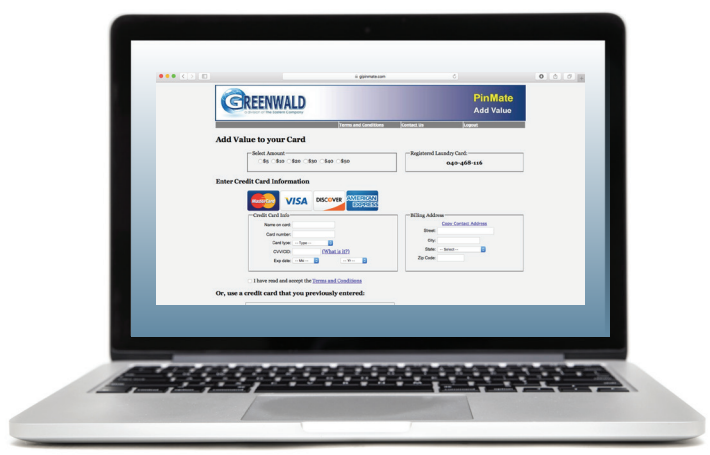

PinMate™

- ✓ Register a new card or add value to an existing laundry card
- ✓ Web-based interface accepts payments online and issues a unique pin number
- ✓ PinMate™ kiosk adds value to card using an algorithm
- ✓ No Internet connectivity required
- ✓ Completely cashless
- ✓ Can be used to issue on-site refunds
- ✓ Easy-to-use, low-cost solution
- ✓ Small kiosk is easily wall mounted